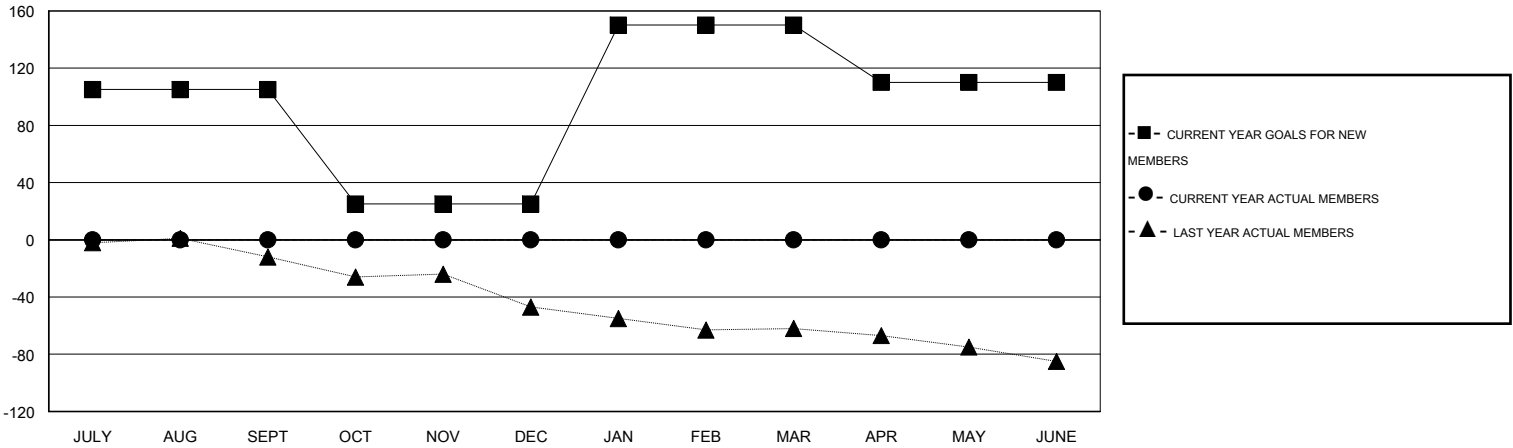

MONTHLY MEMBERSHIP PROGRESS REPORT

District 105 I

Results as of: 6/30/2016

GMT: Ton Soeters

LOCATION REPUBLIC OF IRELAND

GMT CA 4

Clubs					Members				
RESULTS FOR 2016-2017					RESULTS FOR 2016-2017				
QUARTER	NEW CLUB GOAL	NEW CLUBS	DROPPED CLUBS	NET GAIN/LOSS	QUARTER	NEW MEMBER GOAL	CHARTER AND NEW MEMBERS ADDED	DROPPED MEMBERS	NET GAIN/LOSS
JULY/AUG/SEPT	0	0	0	0	JULY/AUG/SEPT	105	0	0	0
OCT/NOV/DEC	0	0	0	0	OCT/NOV/DEC	-80	0	0	0
JAN/FEB/MAR	0	0	0	0	JAN/FEB/MAR	125	0	0	0
APR/MAY/JUNE	1	0	0	0	APR/MAY/JUNE	-40	0	0	0

GOALS AND ACTUAL NEW CLUBS CUMULATIVE

GOALS AND ACTUAL MEMBERS CUMULATIVE

DROPPED CLUBS: 0	0 CLUBS OF 0 ADDED 1 OR MORE NEW MEMBERS	<u>GENDER DISTRIBUTION</u>	
<u>DROPPED MEMBERS</u>		MALE	0 (100.00%)
DECEASED	CLICK HERE FOR HEALTH ASSESSMENT DATA	FEMALE	0 (100.00%)
CLUB CANCELLED		FAMILY UNIT MEMBERS	0
OTHER		HEAD OF HOUSEHOLD	0
TOTAL		NON-HEAD OF HOUSEHOLD	0